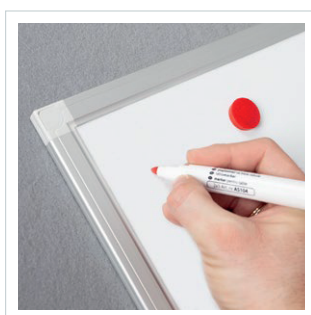

Dry-erase whiteboard in aluminium frame

Whiteboard, dry-erase, lacquered with magnetic properties. The frame is made of aluminum profile in silver color, finished with elegant gray corners. The board can be hung both vertically and horizontally.

Set includes: marker, 3 magnets (Ø 20 mm), and mounting elements.

Warranty: 2 years on the product, 10 years on the lacquered surface.