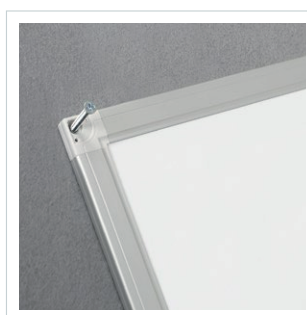

Dry-erase whiteboard in aluminium frame

Whiteboard, dry-erase, lacquered with magnetic properties. The frame is made of aluminum profile in silver color, finished with elegant gray corners. The board can be hung both vertically and horizontally.

Set includes: marker, 3 magnets (Ø 20 mm), and mounting elements.

Warranty: 2 years on the product, 10 years on the lacquered surface.